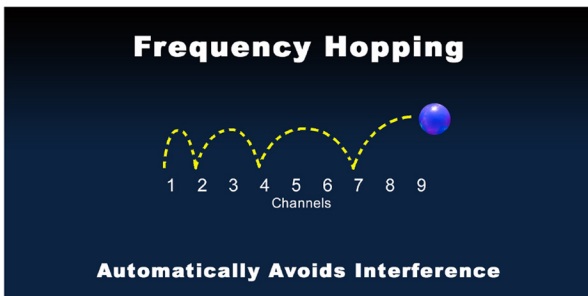

UltraLITE[™] PRO16

PROFESSIONAL | WIRELESS
A new breed of full duplex wireless for up to 16 users - 2.4 GHz Frequency

TRUE WIRELESS SELF-CONTAINED FULL DUPLEX COMMUNICATION

Ultralite PRO16 all-in-one wireless link **up to 16 users in full duplex without a base station**. Lightning-fast microprocessor provides **two channels** of simultaneous talk hands-free communication, allowing separate groups to speak privately. **Connect your entire crew in full duplex conference with the touch of a button.**

SPECIALTY RF TECHNOLOGY PROVIDES INTERFERENCE FREE TALK

Engineered with a technology known as **Active Frequency Hopping**, the Pro16 monitor the surrounding environment and automatically switch channels to avoid interference. Operating range **over ½ mile line of sight**.

ENGINEERED TO PROVIDE CLEAR AUDIO & ALL-DAY COMFORT

Eartec's **noise cancelling** auto mute microphone silences the signal when the boom is set UP. The Mic assembly features internal metal construction and stainless attachment hardware. The **new deluxe ear pad** is extra wide, soft and weather resistant. Large capacity Lithium Polymer batteries provide **a run time of up to 10 hours**.