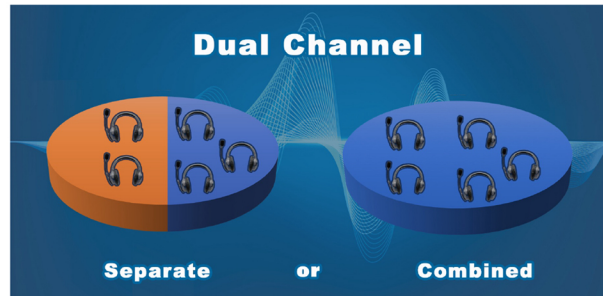

UltraLITE[™] PRO16

PROFESSIONAL | WIRELESS
A new breed of full duplex wireless for up to 16 users - 2.4 GHz Frequency

TRUE WIRELESS SELF-CONTAINED FULL DUPLEX COMMUNICATION

Ultralite PRO16 all-in-one wireless link **up to 16 users in full duplex without a base station**. Lightning-fast microprocessor provides **two channels** of simultaneous talk hands-free communication, allowing separate groups to speak privately. **Connect your entire crew in full duplex conference with the touch of a button.**

SPECIALTY RF TECHNOLOGY PROVIDES INTERFERENCE FREE TALK

Engineered with a technology known as **Active Frequency Hopping**, the Pro16 monitor the surrounding environment and automatically switch channels to avoid interference. Operating range **over ½ mile line of sight**.

ENGINEERED TO PROVIDE CLEAR AUDIO & ALL-DAY COMFORT

Eartec's **noise cancelling** auto mute microphone silences the signal when the boom is set UP. The Mic assembly features internal metal construction and stainless attachment hardware. The **new deluxe ear pad** is extra wide, soft and weather resistant. Large capacity Lithium Polymer batteries provide **a run time of up to 10 hours**.